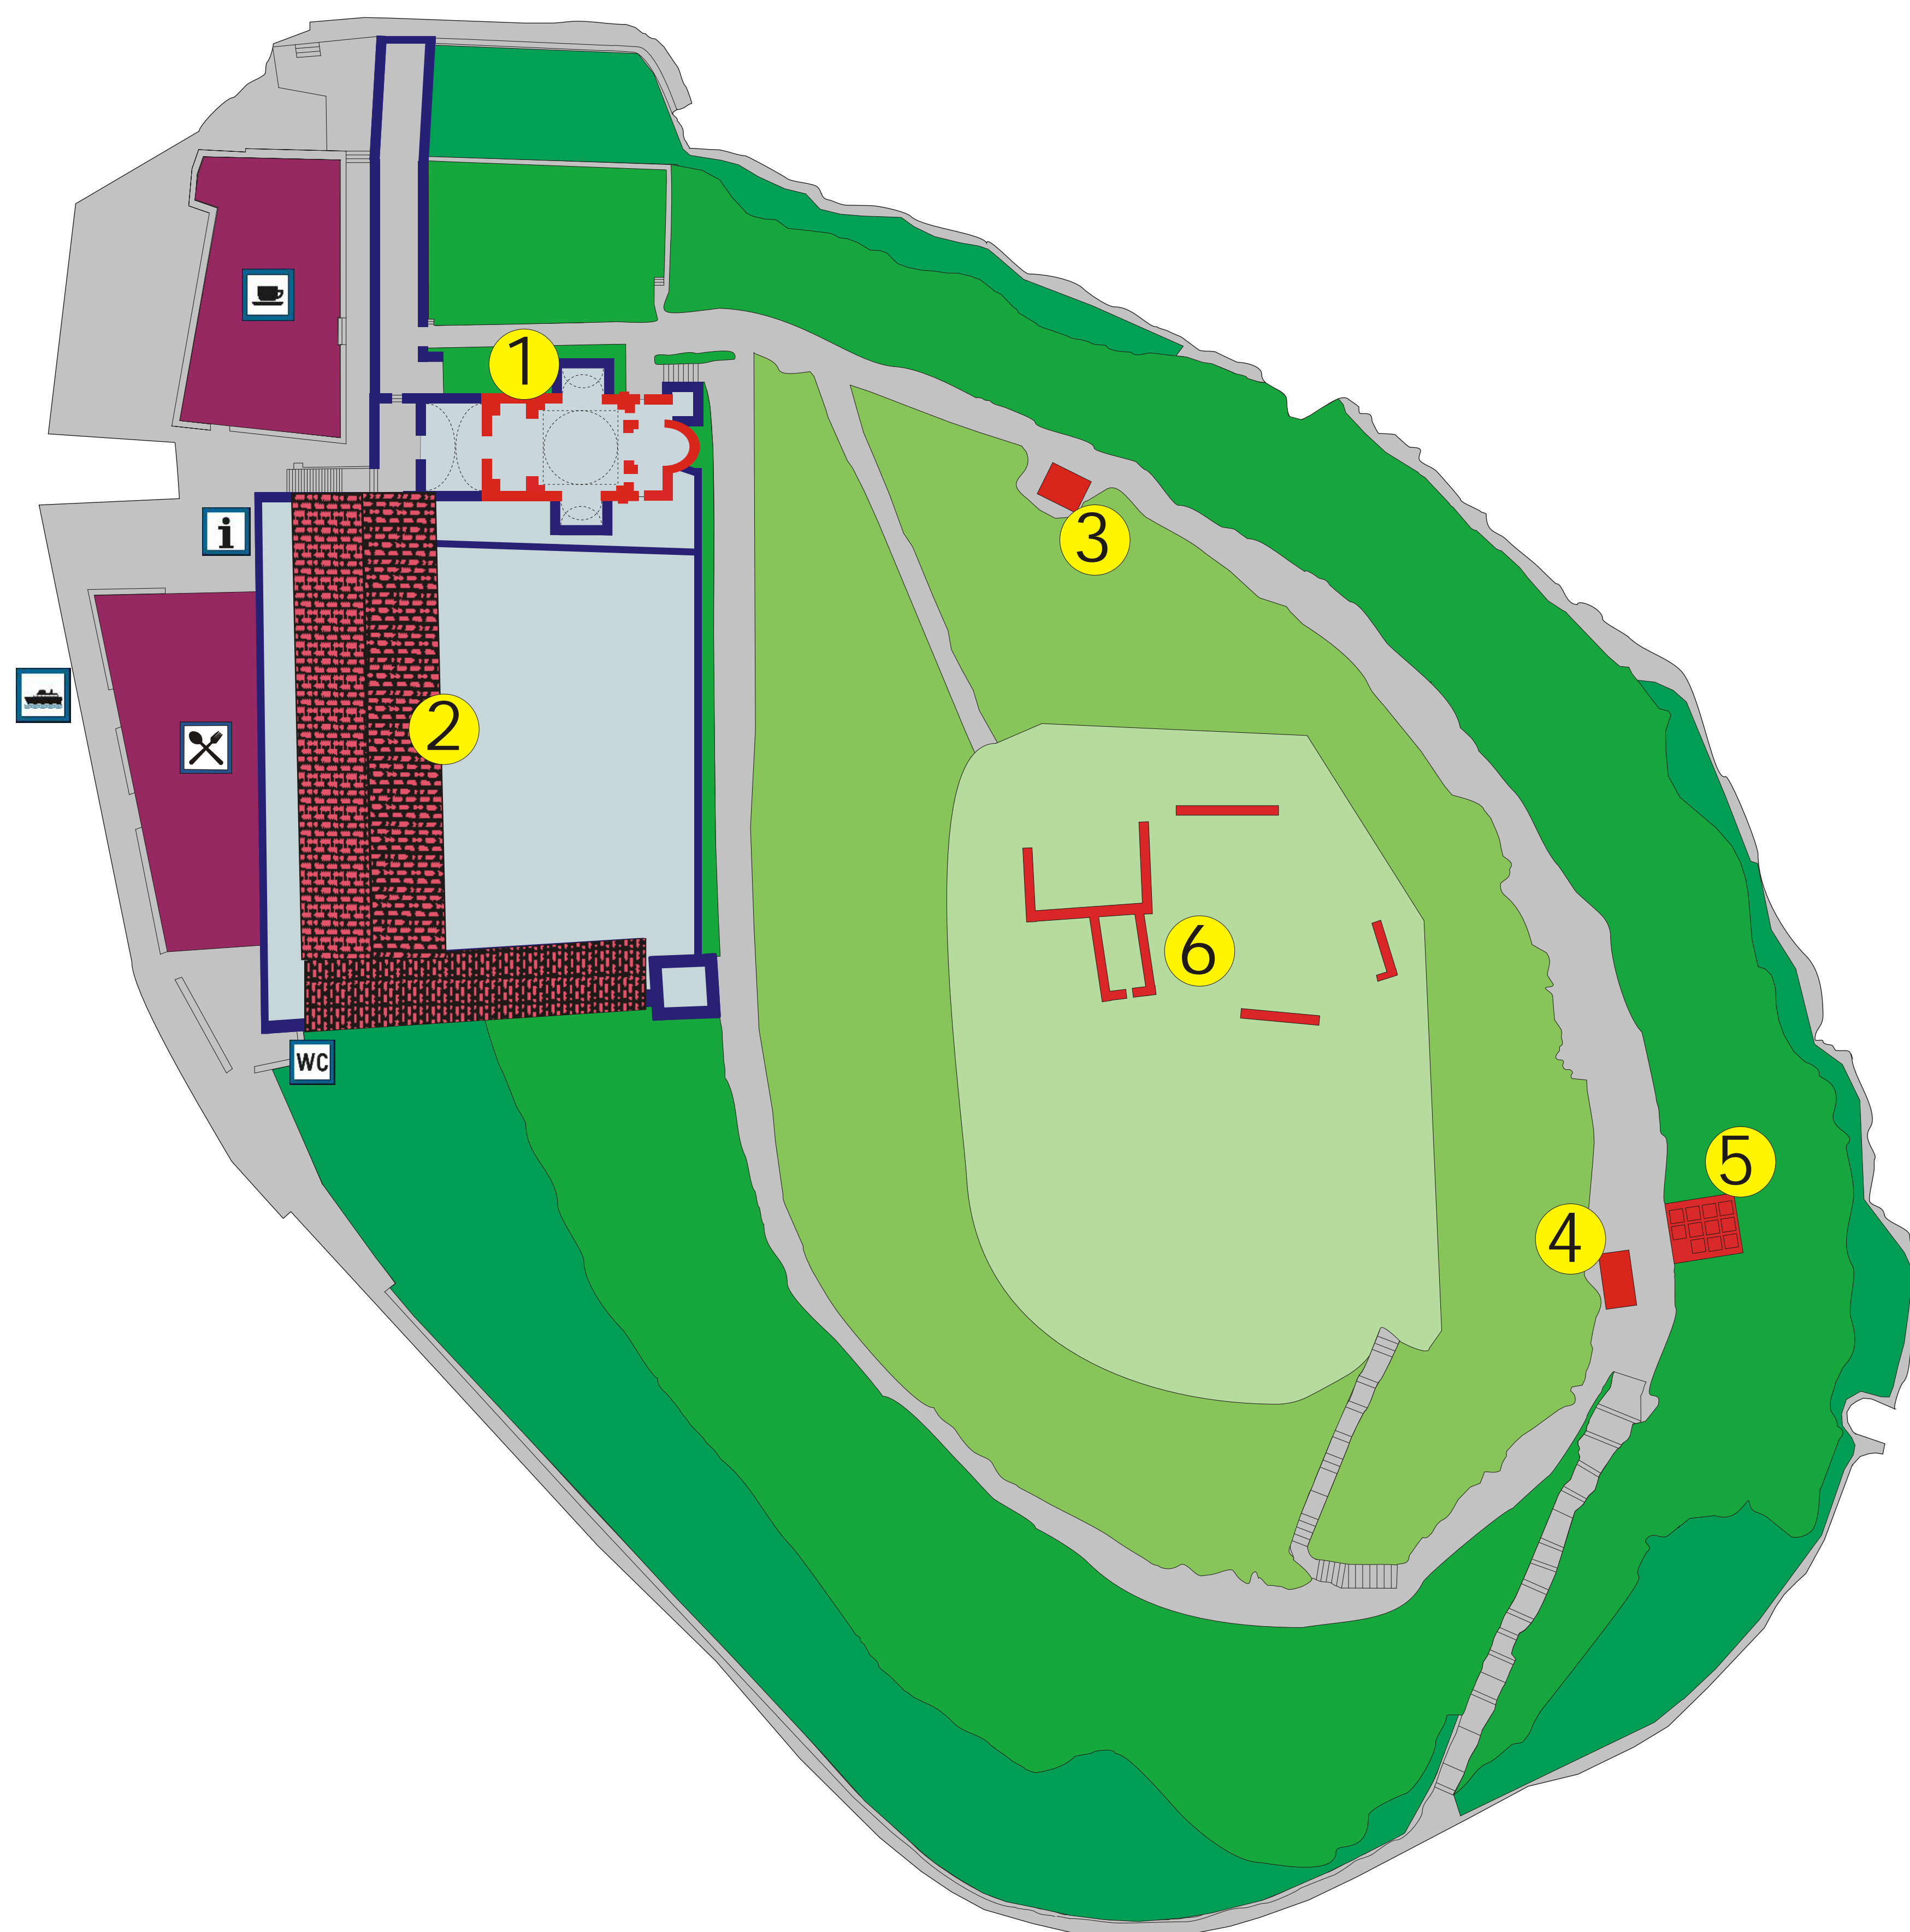

# OTOK SVETE MARIJE

- 1** Crkva, church
- 2** Samostan, monastery
- 3** Kapela Sv. Ivana, Chapel of St. John
- 4** Kapela Sv. Benedikta, Chapel of St. Benedict
- 5** Groblje, Grave-yard
- 6** Rimska utvrda, Roman's remains